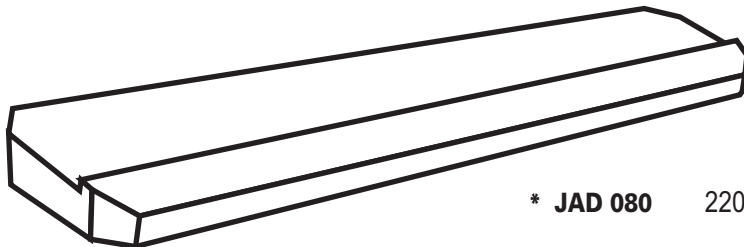

EXTERNAL DIMENSION

* **JAD 050**

160mm x 156mm x 48mm sloping to 20mm

WEDGE STYLE BROOCH DISPLAY
TO HOLD FOUR PIECES IN PLACE
ON REMOVABLE INNER PADS.

EXTERNAL DIMENSION

* **JAD 060**

165mm x 100mm x 48mm sloping to 20mm

WEDGE STYLE CUFFLINK DISPLAY TO HOLD FOUR
PAIRS OF LINKS IN PLACE ON FOUR REMOVABLE
PADS WITH ELASTIC FASTENERS.

JADE COLLECTION

EXTERNAL DIMENSION

* **JAD 070**

148mm x 96mm x 48mm sloping to 20mm

WEDGE STYLE FIVE ON RING
DISPLAY COMPLETE WITH RING CLIPS

* **JAD 071**

88mm x 135mm x 48mm sloping to 20mm

WEDGE STYLE THREE ON RING
DISPLAY COMPLETE WITH RING CLIPS

EXTERNAL DIMENSION

* **JAD 080**

220mm x 45mm x 16mm sloping to 8mm

WEDGE BLOCK WITH SUPPORTING LEDGE
TO HOLD BRACELET IN PLACE

JADE COLLECTION

EXTERNAL DIMENSION

* **JAD 090** 148mm x 96mm x 48mm sloping to 20mm

WEDGE STYLE FIVE ON RING DISPLAY
COMPLETE WITH SOFT ROLL INSERTS

* **JAD 091** 88mm x 135mm x 48mm sloping to 20mm

WEDGE STYLE THREE ON RING DISPLAY
COMPLETE WITH SOFT ROLL INSERTS